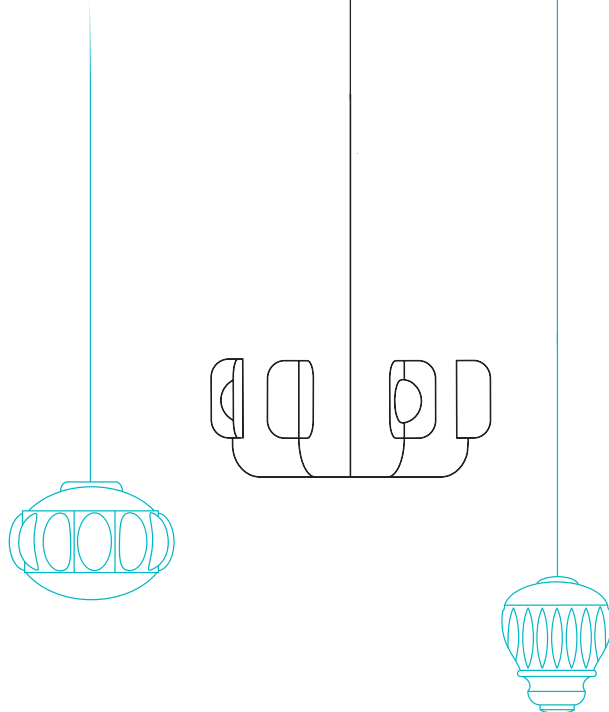

mm design
by **mm** lampadari

19/20

LISTINO PREZZI

PRICE LIST

INDICE

Arabesque	4
Arch	9
Aria	15
Balloon	17
Balloton	19
Cage	24
Chill	25
Clessidra	26
Cloud	29
Dots	30
Fili	34
Jack	36
Kingdom	37
Leaf	39
Moonlight	43
Papillon	46
Paramount	48
Petal	50
Pill	51
Pineapple	53
Rain	54
Rays	58
Scarabocchio	60
Silvestro	62
Trimming	63
Whale	65
Zoe	66